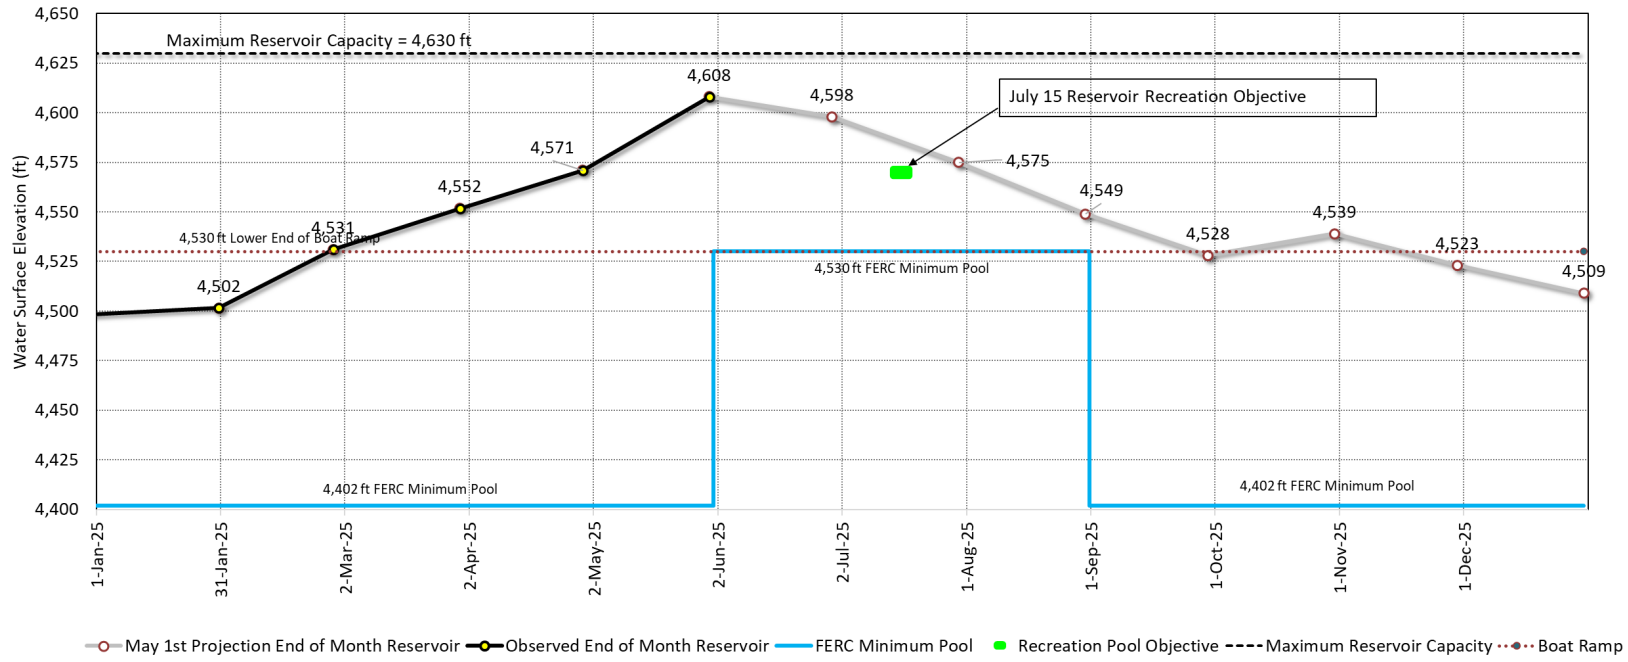

### Hell Hole Reservoir Water Surface Elevation (WSE)

### French Meadows Reservoir Water Surface Elevation (WSE)